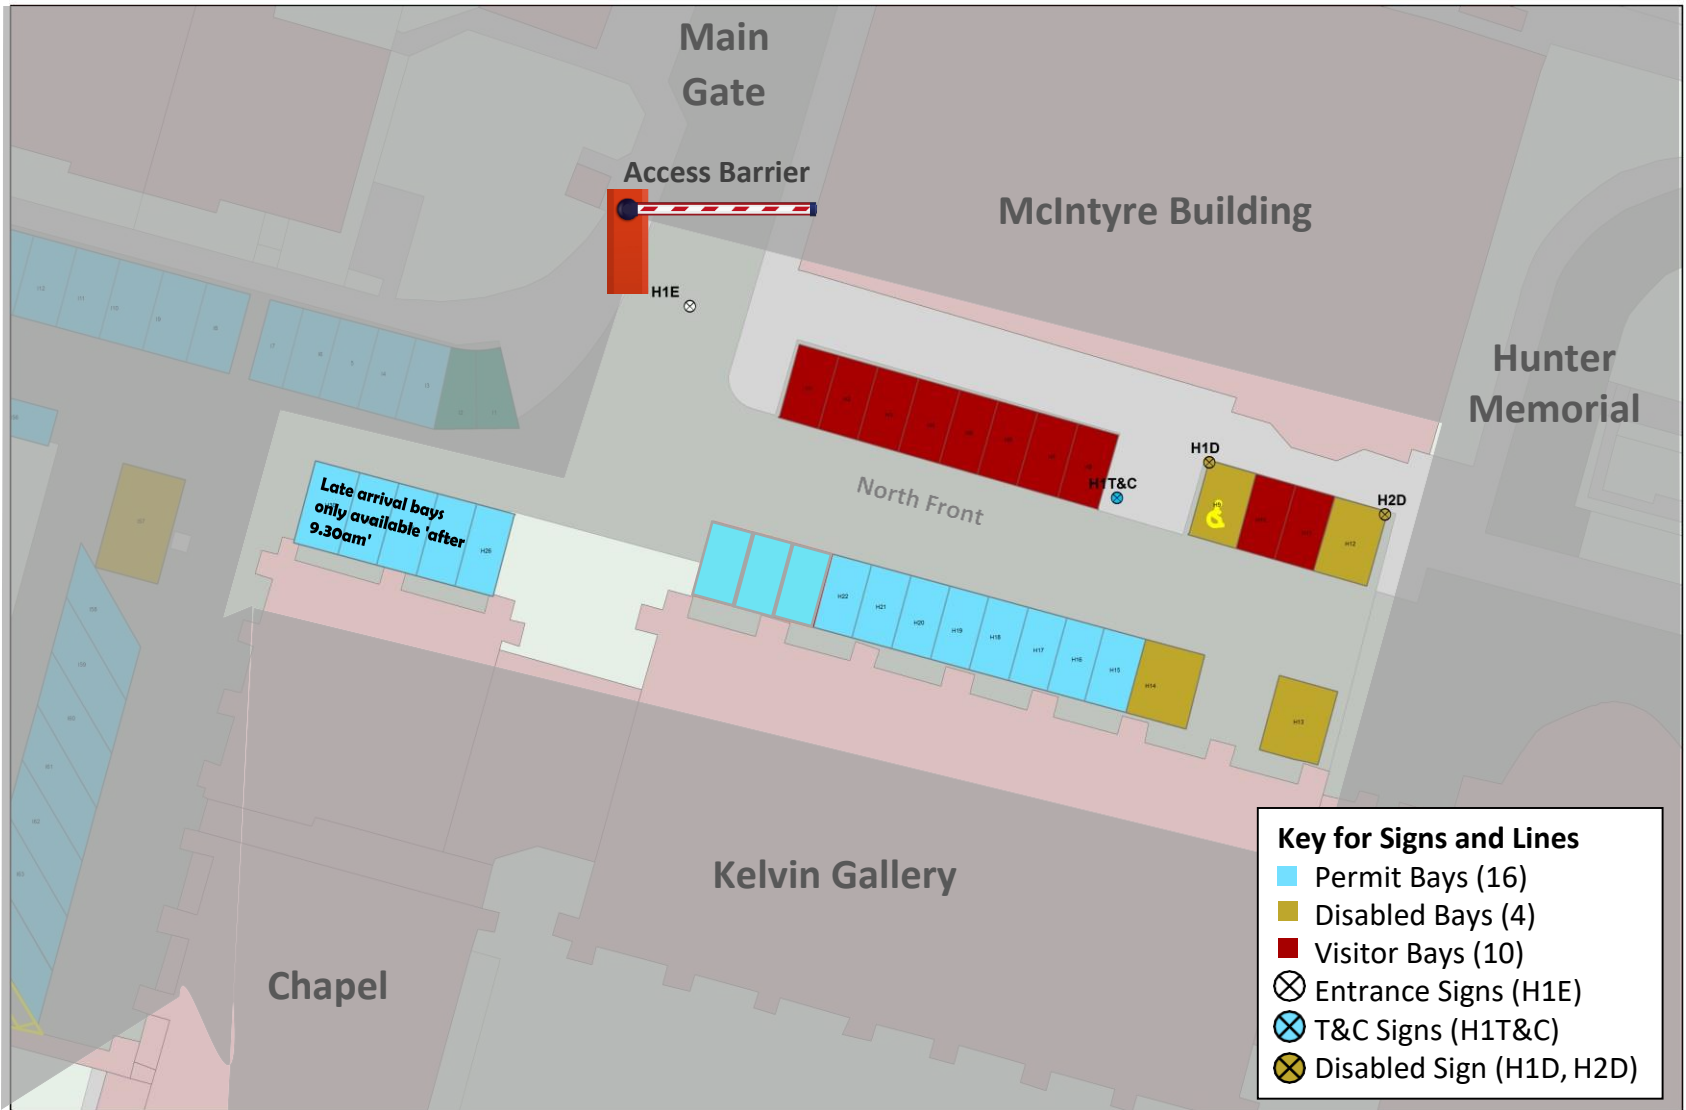

H - North Front (West)

Key for Signs and Lines

- Permit Bays (16)
- Disabled Bays (4)
- Visitor Bays (10)
- ⊗ Entrance Signs (H1E)
- ⊗ T&C Signs (H1T&C)
- ⊗ Disabled Sign (H1D, H2D)

Title:
H - North Front (West)