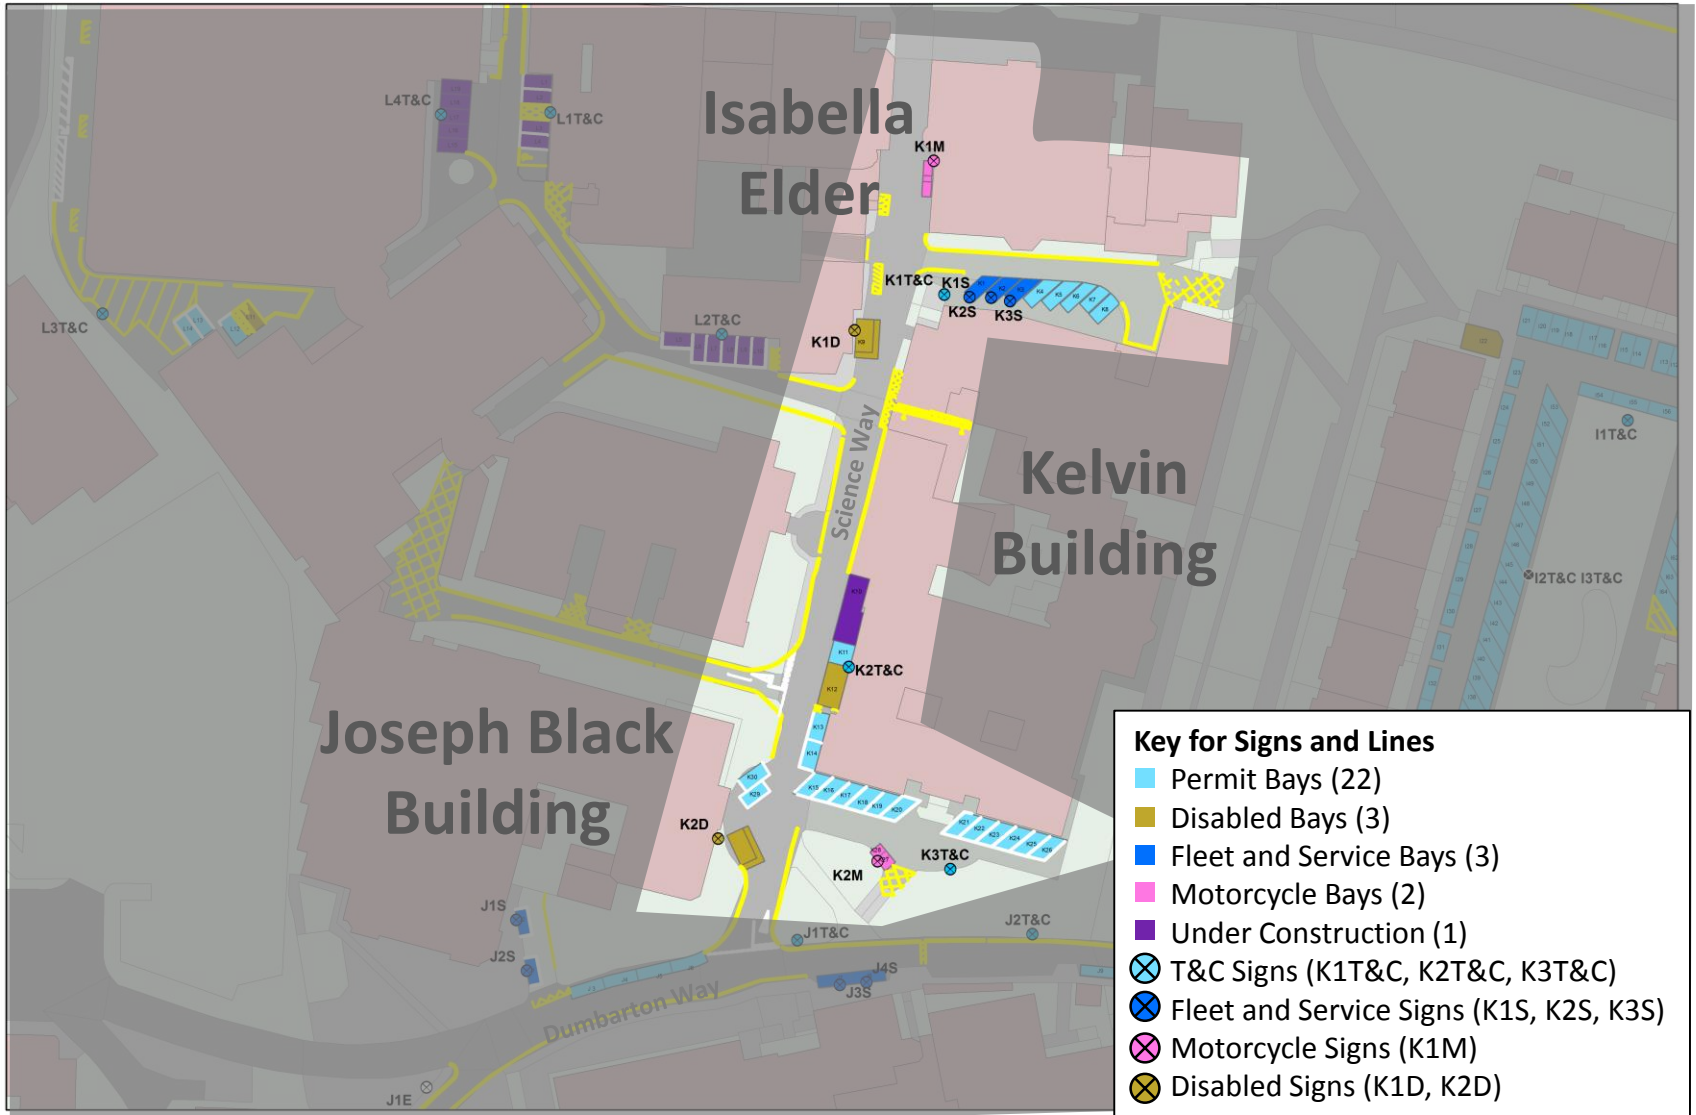

0 15 30 60 m

Key for Signs and Lines

- Permit Bays (22)
- Disabled Bays (3)
- Fleet and Service Bays (3)
- Motorcycle Bays (2)
- Under Construction (1)
- ⊗ T&C Signs (K1T&C, K2T&C, K3T&C)
- ⊗ Fleet and Service Signs (K1S, K2S, K3S)
- ⊗ Motorcycle Signs (K1M)
- ⊗ Disabled Signs (K1D, K2D)

Title:

K - Science Way

Version: 1.7

Date: 25/11/2019

Notes: