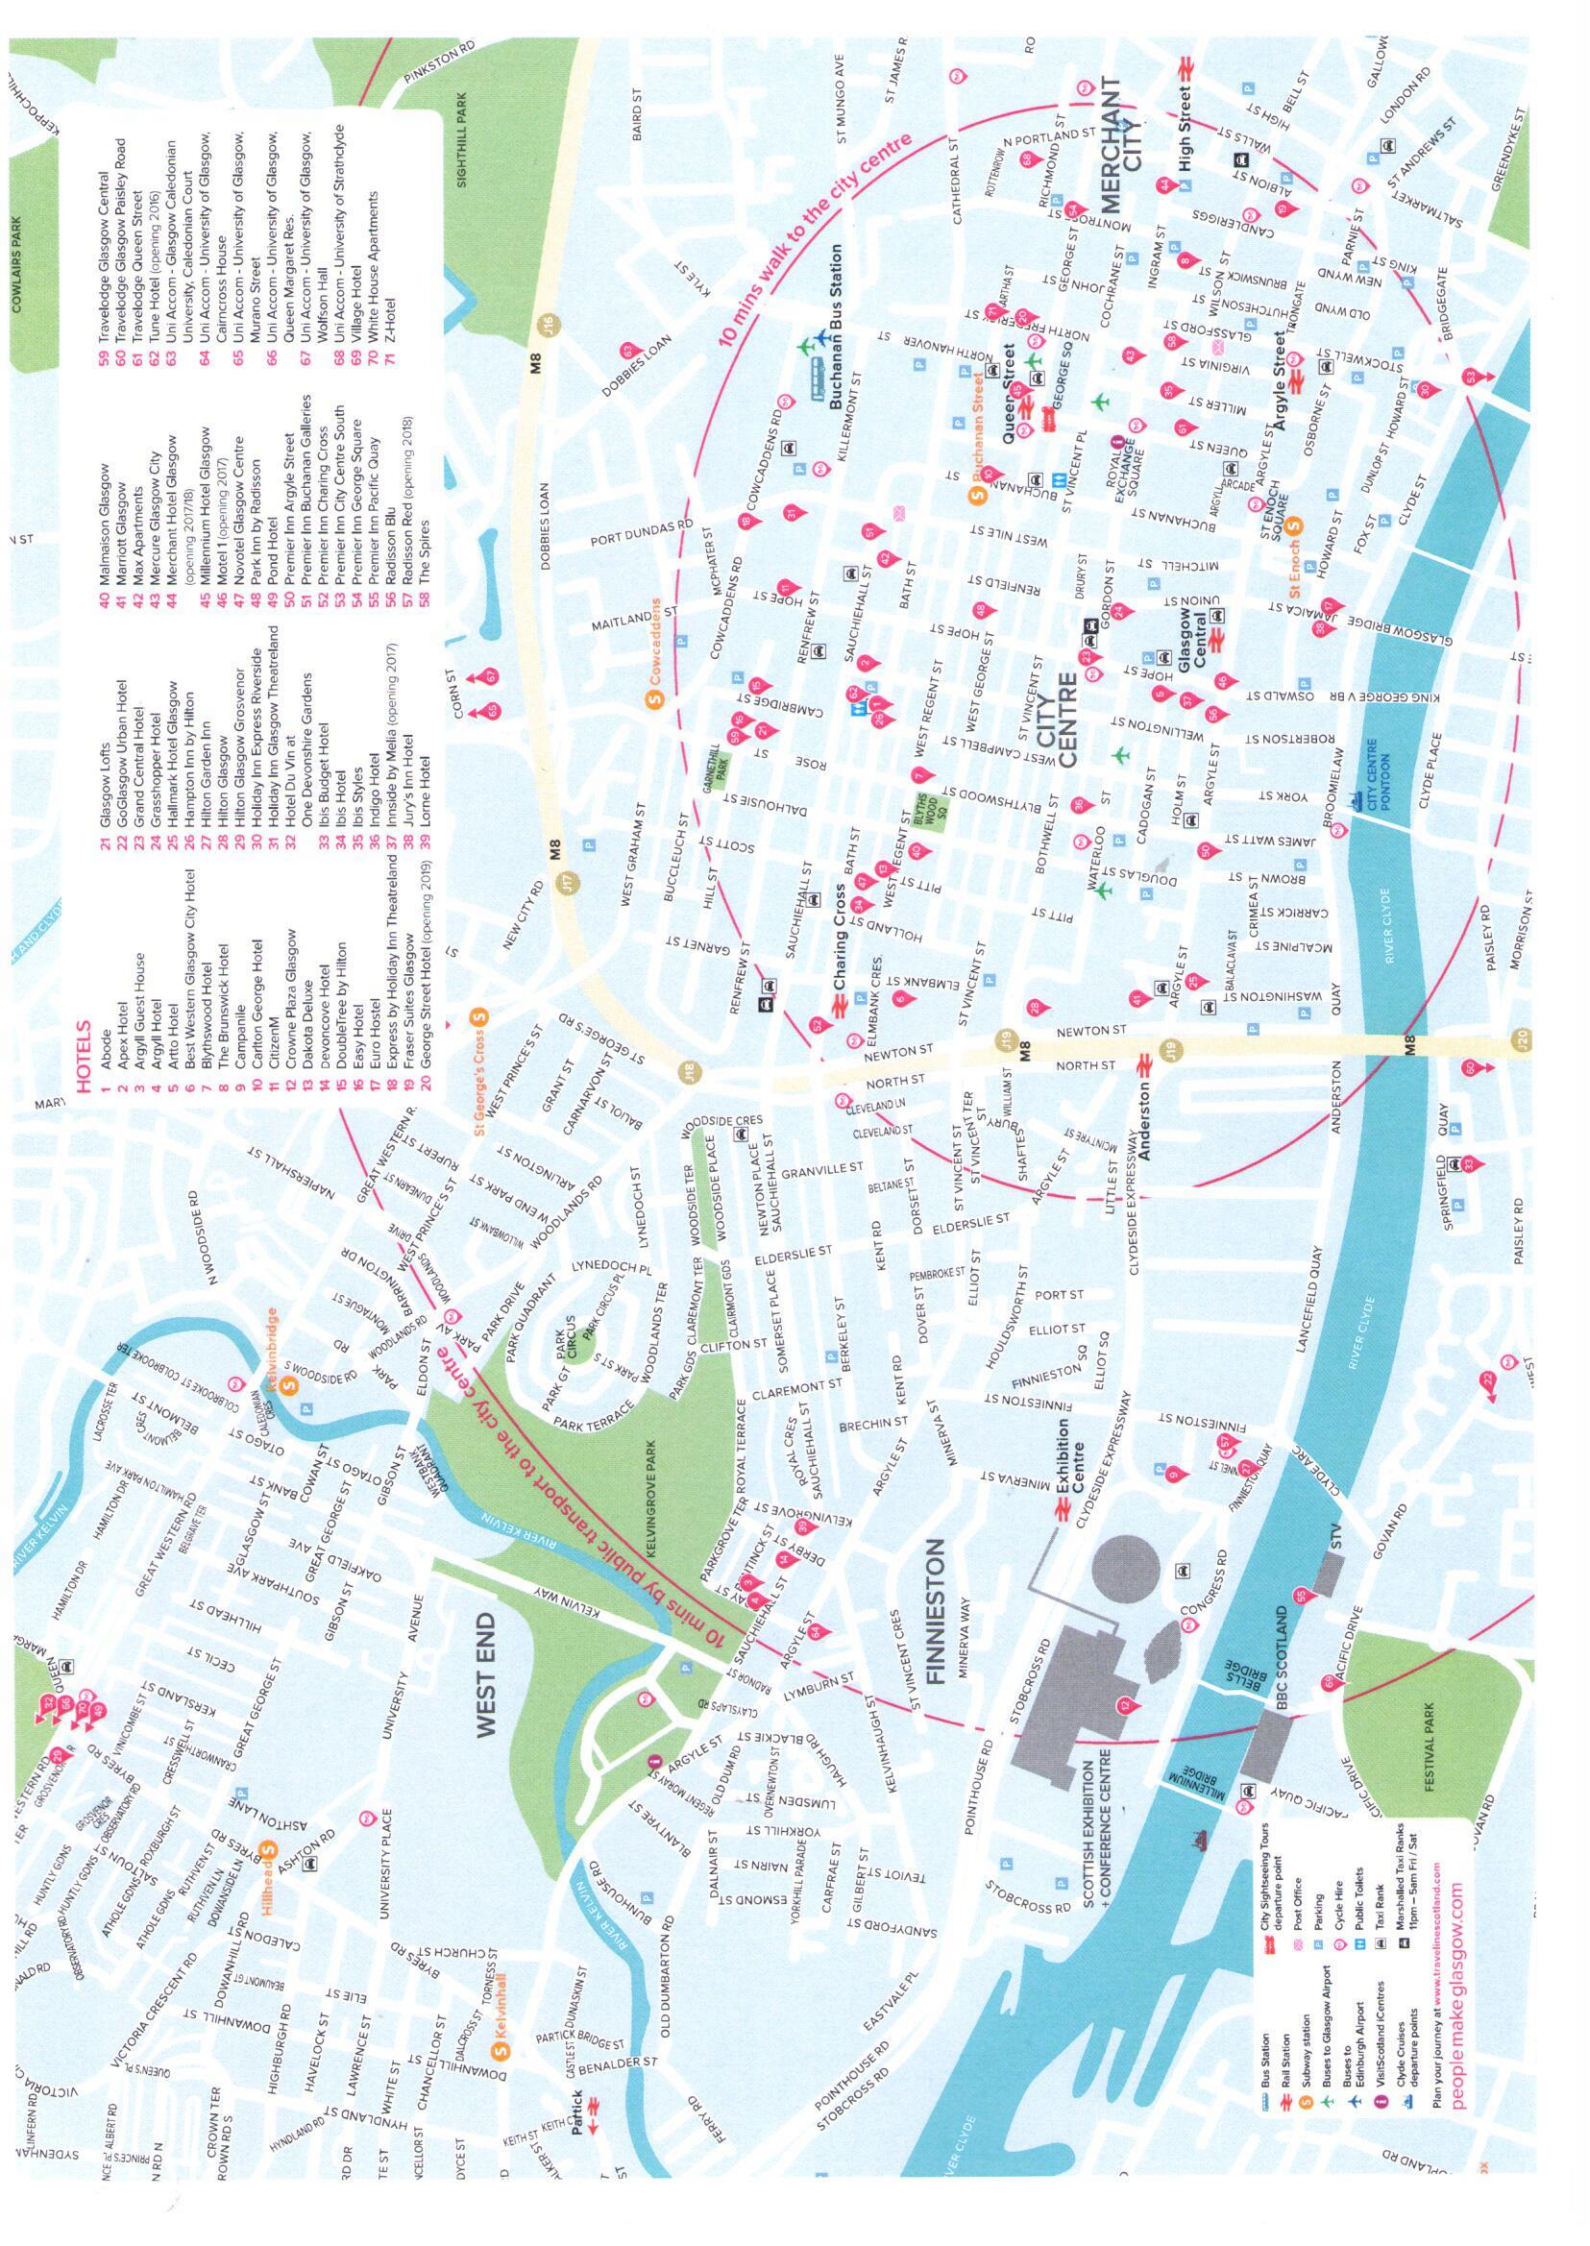

- 1 Abode
- 2 Apex Hotel
- 3 Argyll Guest House
- 4 Argyll Hotel
- 5 Arto Hotel
- 6 Best Western Glasgow City Hotel
- 7 Blythswood Hotel
- 8 The Brunswick Hotel
- 9 Campanile
- 10 Carlton George Hotel
- 11 CitizenM
- 12 Crowne Plaza Glasgow
- 13 Dakota Deluxe
- 14 Devoncube Hotel
- 15 Doubletree by Hilton
- 16 Easy Hotel
- 17 Euro Hotel
- 18 Express by Holiday Inn Theatreland
- 19 Jury's Inn Hotel
- 20 George Street Hotel (opening 2018)
- 21 Glasgow Lofts
- 22 GoGlasgow Urban Hotel
- 23 Grand Central Hotel
- 24 Grasshopper Hotel
- 25 Hallmark Hotel Glasgow
- 26 Hampton Inn by Hilton
- 27 Hilton Garden Inn
- 28 Hilton Glasgow
- 29 Hilton Glasgow Grosvenor
- 30 Holiday Inn Express Riverside
- 31 Holiday Inn Glasgow Theatreland
- 32 Hotel Du Vin at
- 33 One Devonshire Gardens
- 34 Ibis Budget Hotel
- 35 Ibis Hotel
- 36 Ibis Styles
- 37 Indigo Hotel
- 38 Inside by Mella (opening 2017)
- 39 Express by Holiday Inn Theatreland
- 40 Malmison Glasgow
- 41 Marriott Glasgow
- 42 Max Apartments
- 43 Mercure Glasgow City
- 44 Merchant Hotel Glasgow (opening 2017/18)
- 45 Millennium Hotel Glasgow
- 46 Motel 1 (opening 2017)
- 47 Novotel Glasgow Centre
- 48 Park Inn by Radisson
- 49 Premier Inn Argyll Street
- 50 Premier Inn Buchanan Galleries
- 51 Premier Inn Charing Cross
- 52 Premier Inn City Centre South
- 53 Premier Inn City Centre Square
- 54 Premier Inn Pacific Quay
- 55 Premier Inn Radisson Blu
- 56 Radisson Red (opening 2018)
- 57 The Spices
- 58 Travelodge Glasgow Central
- 59 Travelodge Glasgow Paisley Road
- 60 Travelodge Queen Street
- 61 Tune Hotel (opening 2016)
- 62 Uni Accom - Glasgow Caedonian
- 63 Uni Accom - Glasgow Caedonian
- 64 Uni Accom - University of Glasgow, Cairncross House
- 65 Uni Accom - University of Glasgow, Murano Street
- 66 Uni Accom - University of Glasgow, Queen Margaret Res.
- 67 Uni Accom - University of Glasgow, Wolfson Hall
- 68 Uni Accom - University of Strathclyde
- 69 Village Hotel
- 70 White House Apartments
- 71 Z-Hotel