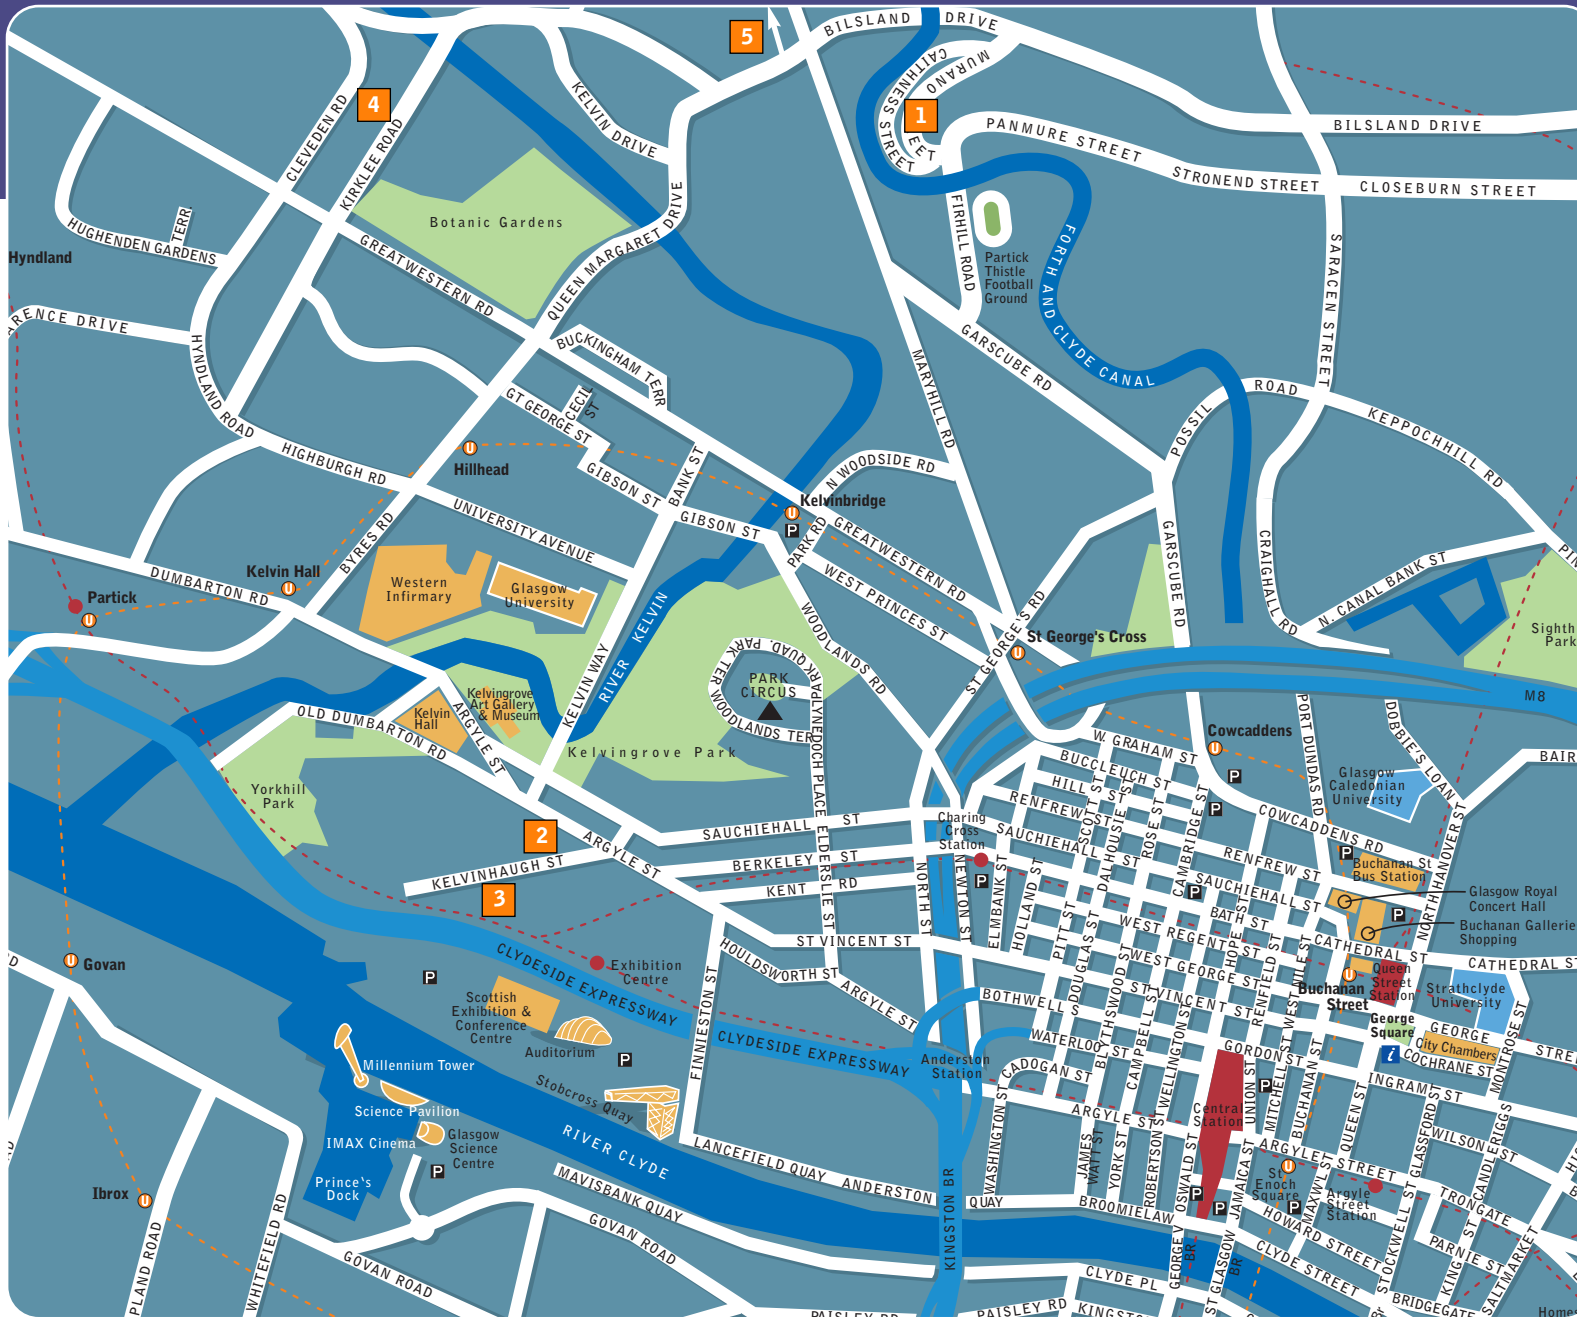

## UNIVERSITY HALLS OF RESIDENCE

1. Murano Street  
13 Caithness Street  
Glasgow  
G20 7SB
2. Cairncross House  
20 Kelvinhaugh Place  
Glasgow  
G3 8NH
3. Kelvinhaugh Gate  
5 Kelvinhaugh Gate  
115 Kelvinhaugh St  
Glasgow  
G3 8PE
4. Queen Margaret Residence  
Bellshaugh Court  
Kirklee  
Glasgow  
G12 0PR
5. Wolfson Hall  
West of Scotland Science Park  
2317 Maryhill Road  
Glasgow  
G20 0TH