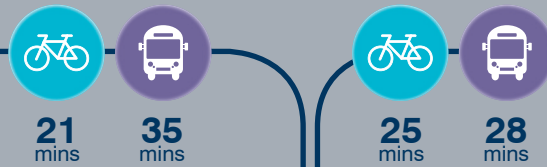

Garscube

Key

- Walk
- Cycle
- Bus
- Train
- Subway

Gilmorehill

Tay House

City Centre

QUEH\*

Dumfries